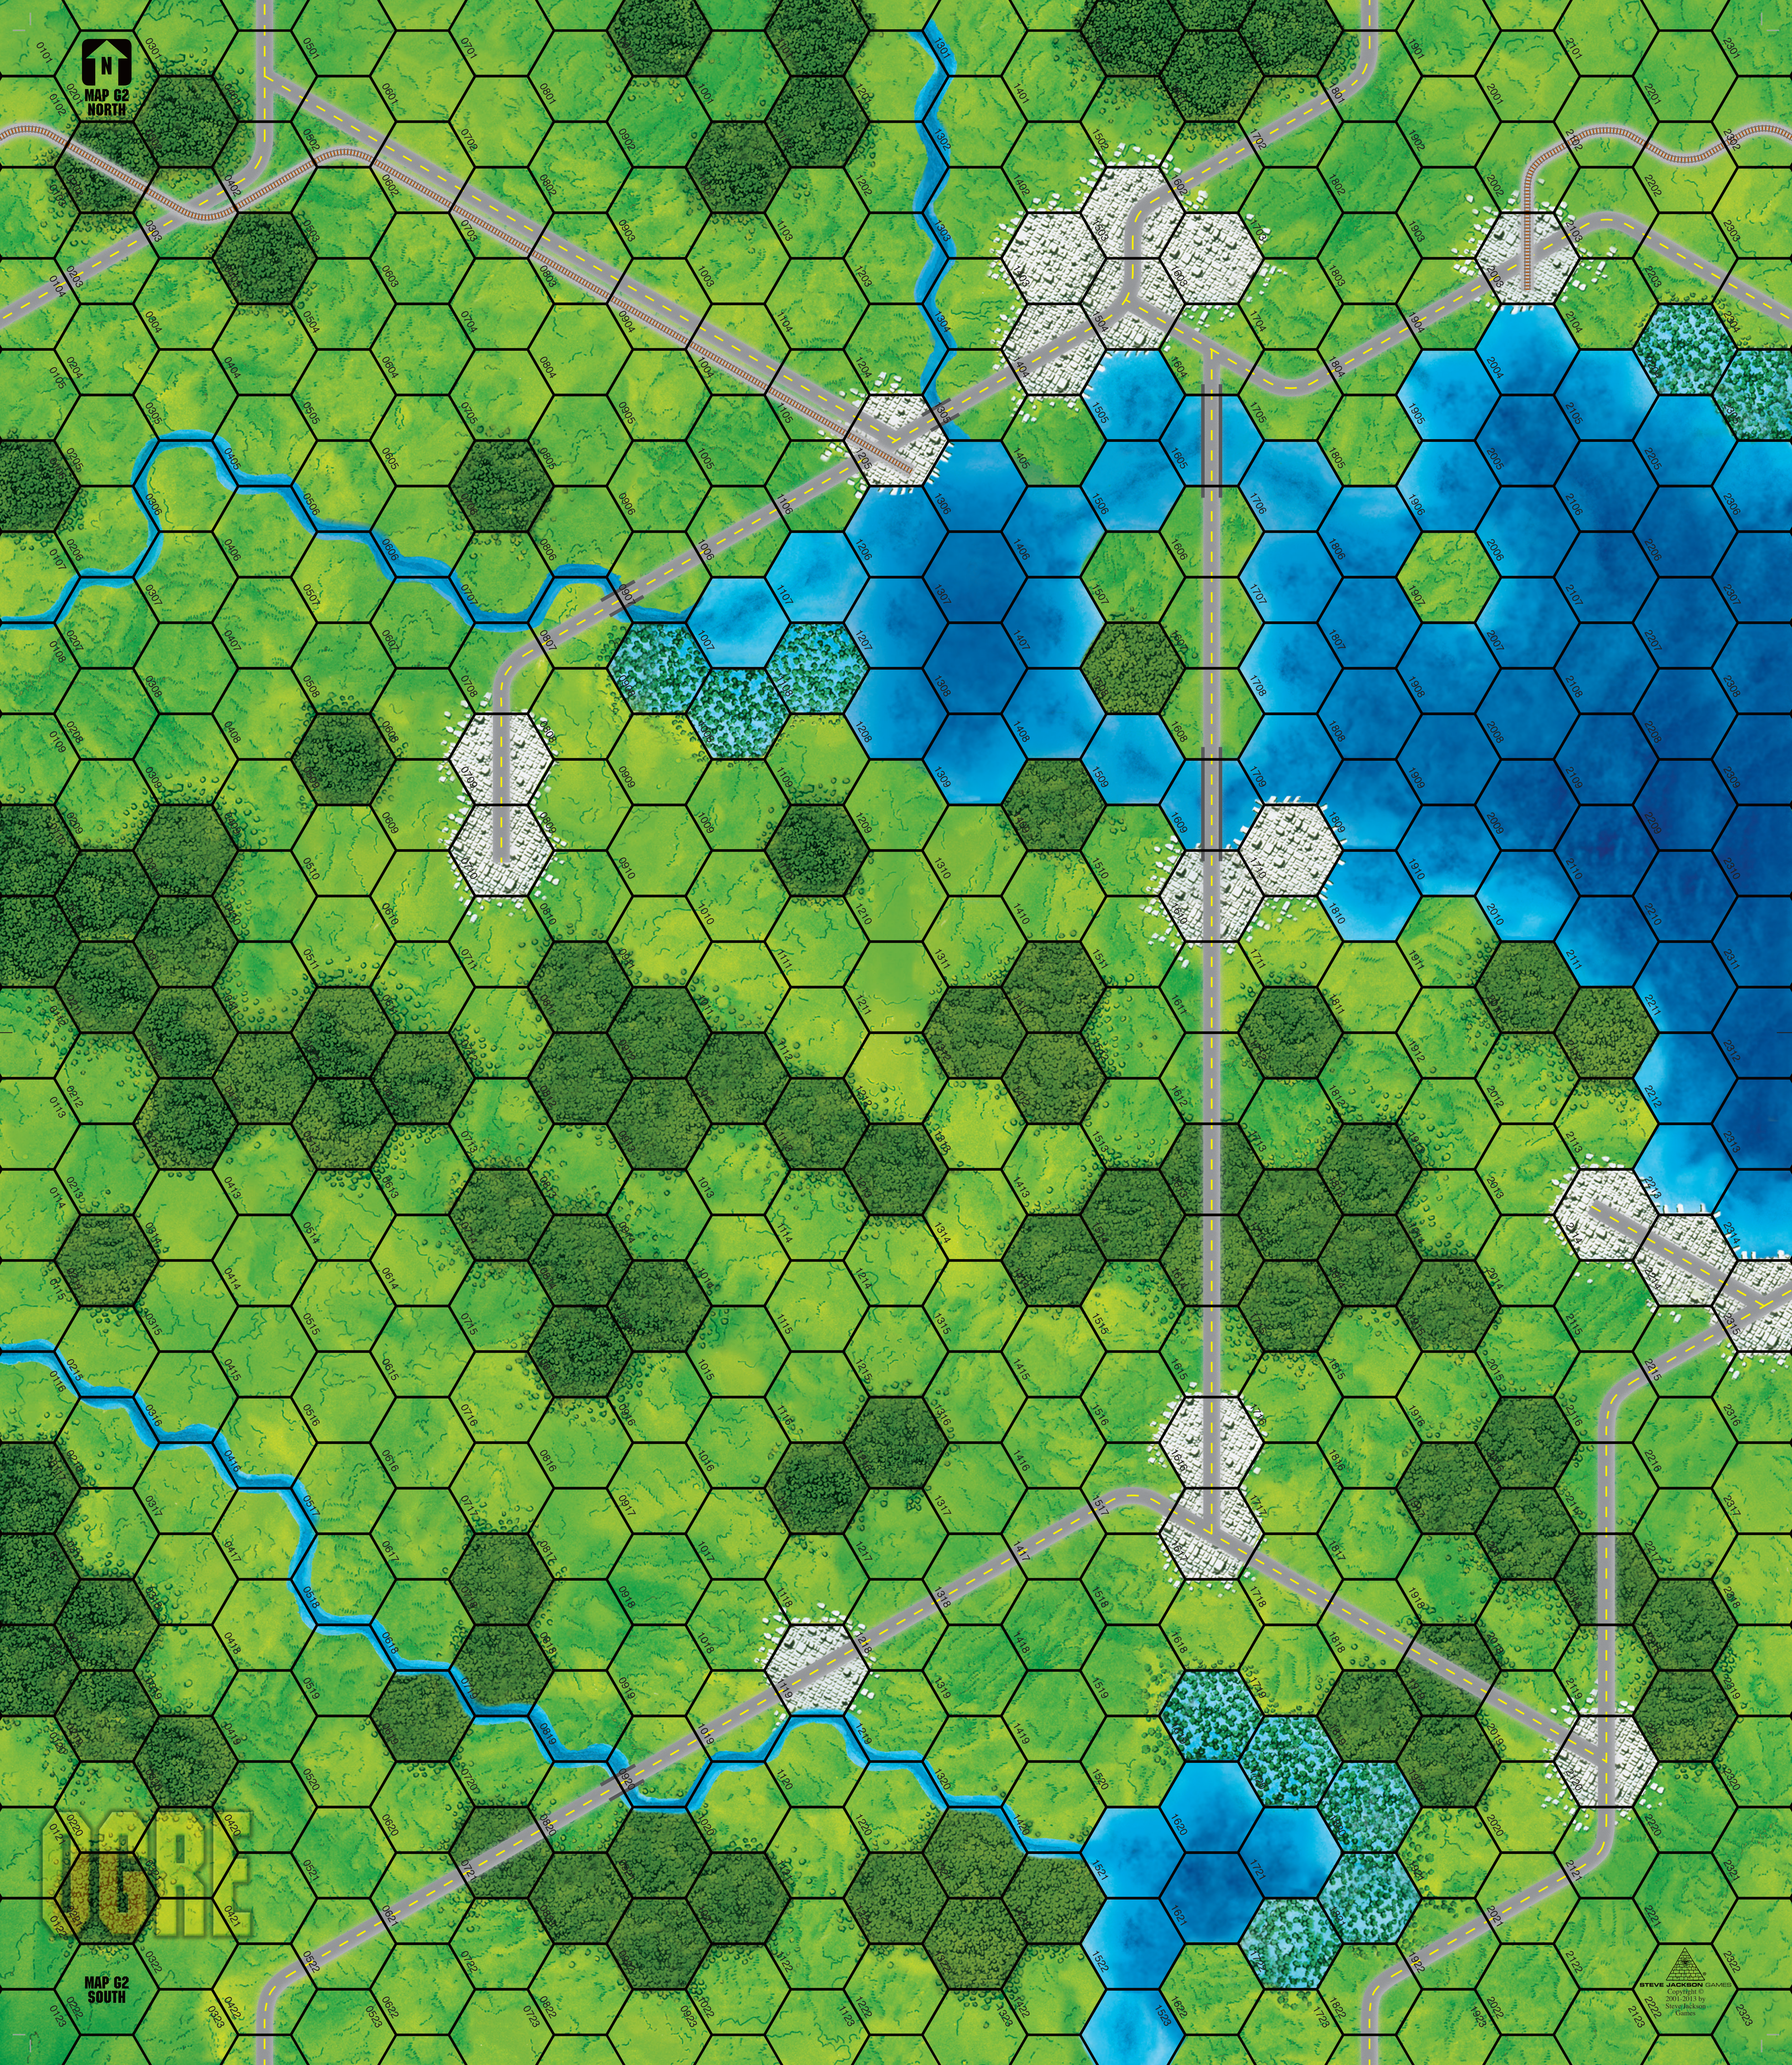

MAP G2 NORTH

ORE

MAP G2 SOUTH

STEVE JACKSON GAMES
Copyright © 2001-2013 by Steve Jackson Games
Avalon Hill